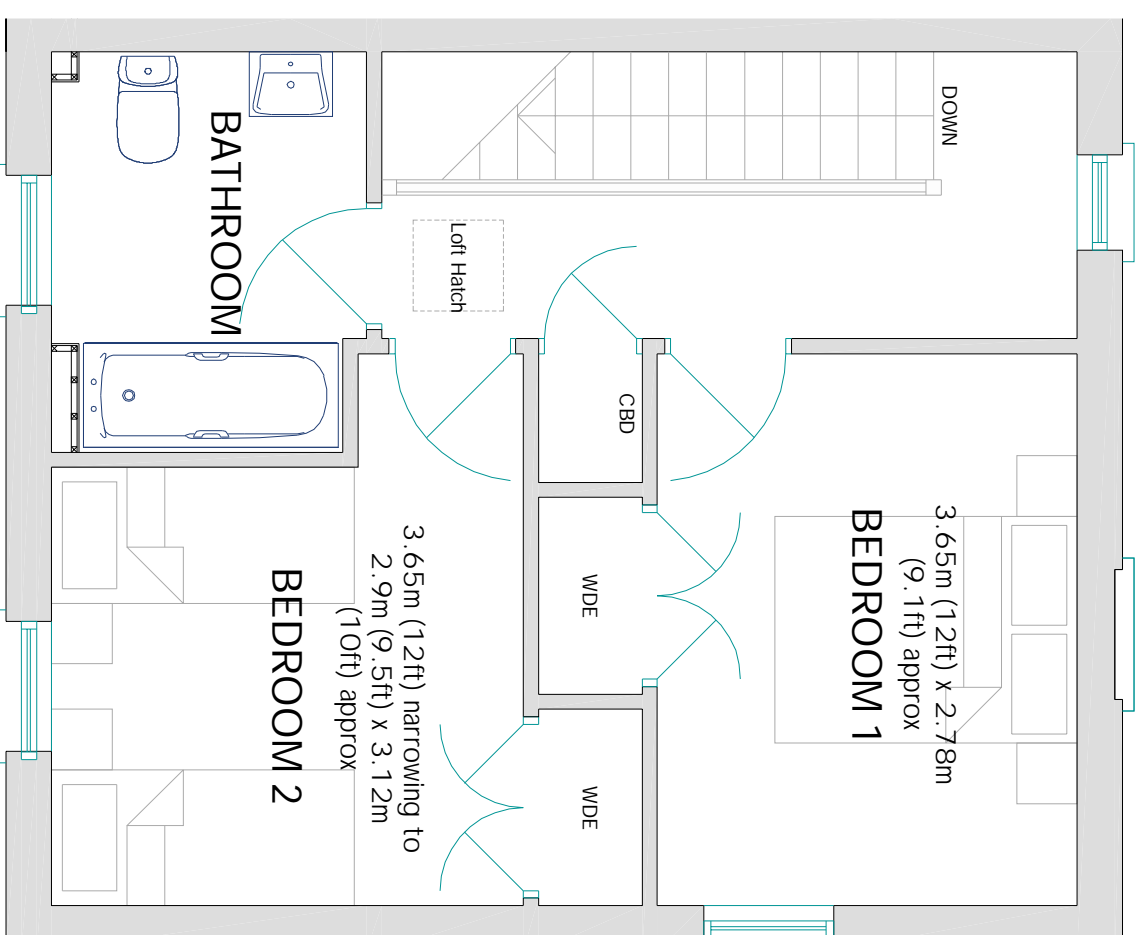

Ground Floor Plan

First Floor Plan

© 2013 All rights reserved Sellaek Nicholls Ltd.  
This drawing is the copyright of Sellaek Nicholls Ltd and must not be used for any purpose without their written consent.  
Whilst every effort has been made to ensure the accuracy of these details their accuracy is not guaranteed. Sellaek Nicholls Ltd reserve the right to alter the specification in accordance with our aim for constant improvement.

Site	Princetown		
Location	Devon		
Drawing	Plot 5 Floor Plans		
Drawing Status	Marketing		
Scale @ A3	Drgno	Job No	
1:50	Plot 5 2B4P	2080	