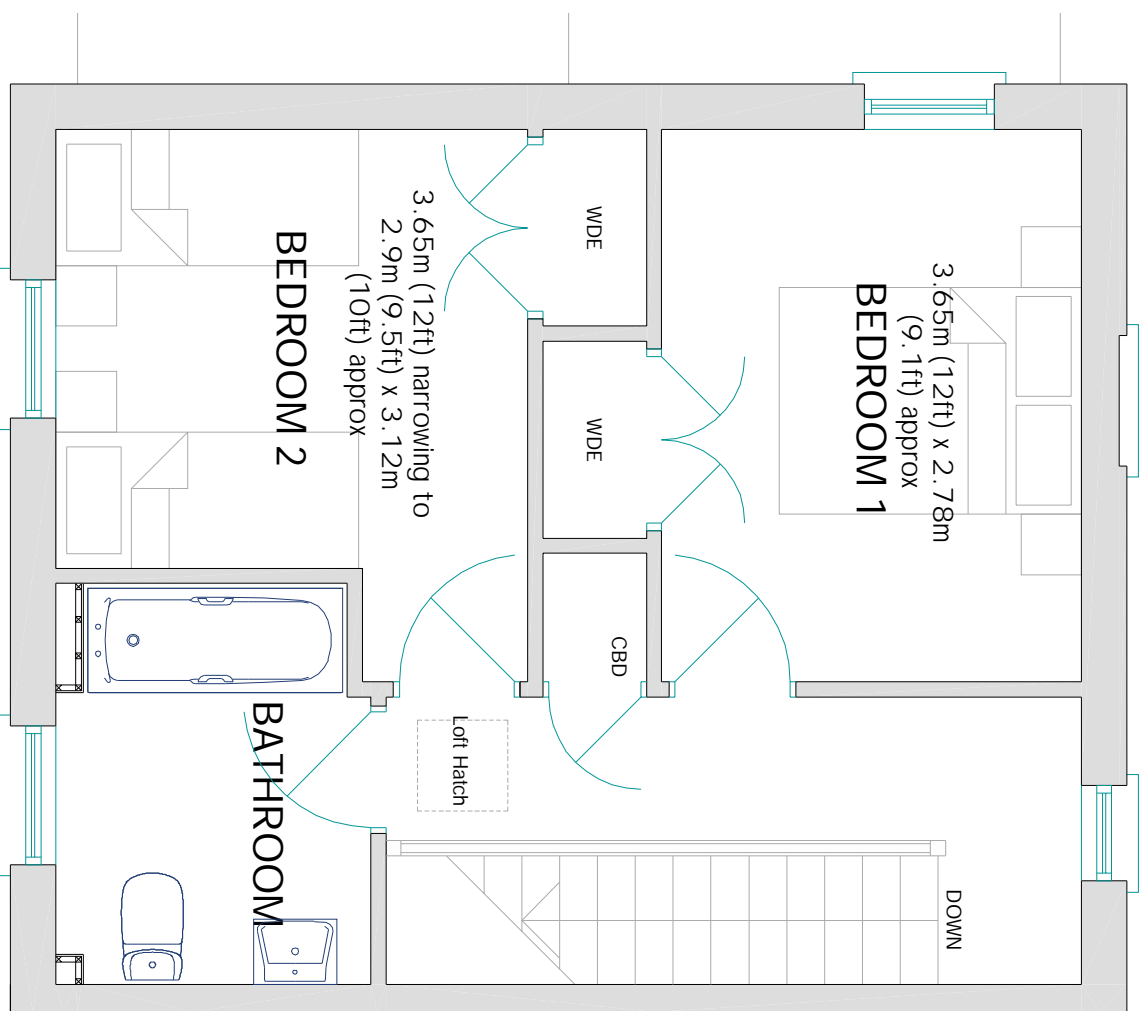

Ground Floor Plan

First Floor Plan

© 2013 All rights reserved Selleck Nicholls Ltd
 This drawing is the copyright of Selleck Nicholls Ltd and must not be used for any purpose without their written consent.
 Whilst every effort has been made to ensure the accuracy of these details their accuracy is not guaranteed. Selleck Nicholls Ltd reserve the right to alter the specification in accordance with our aim for constant improvement!

Site	Princetown		
Location	Devon		
Drawing	Plot 6		
Drawing Status	Marketing		
Scale @ A3	Drg no.	Job No	
1:50	Plot 6 2B4P	2080	