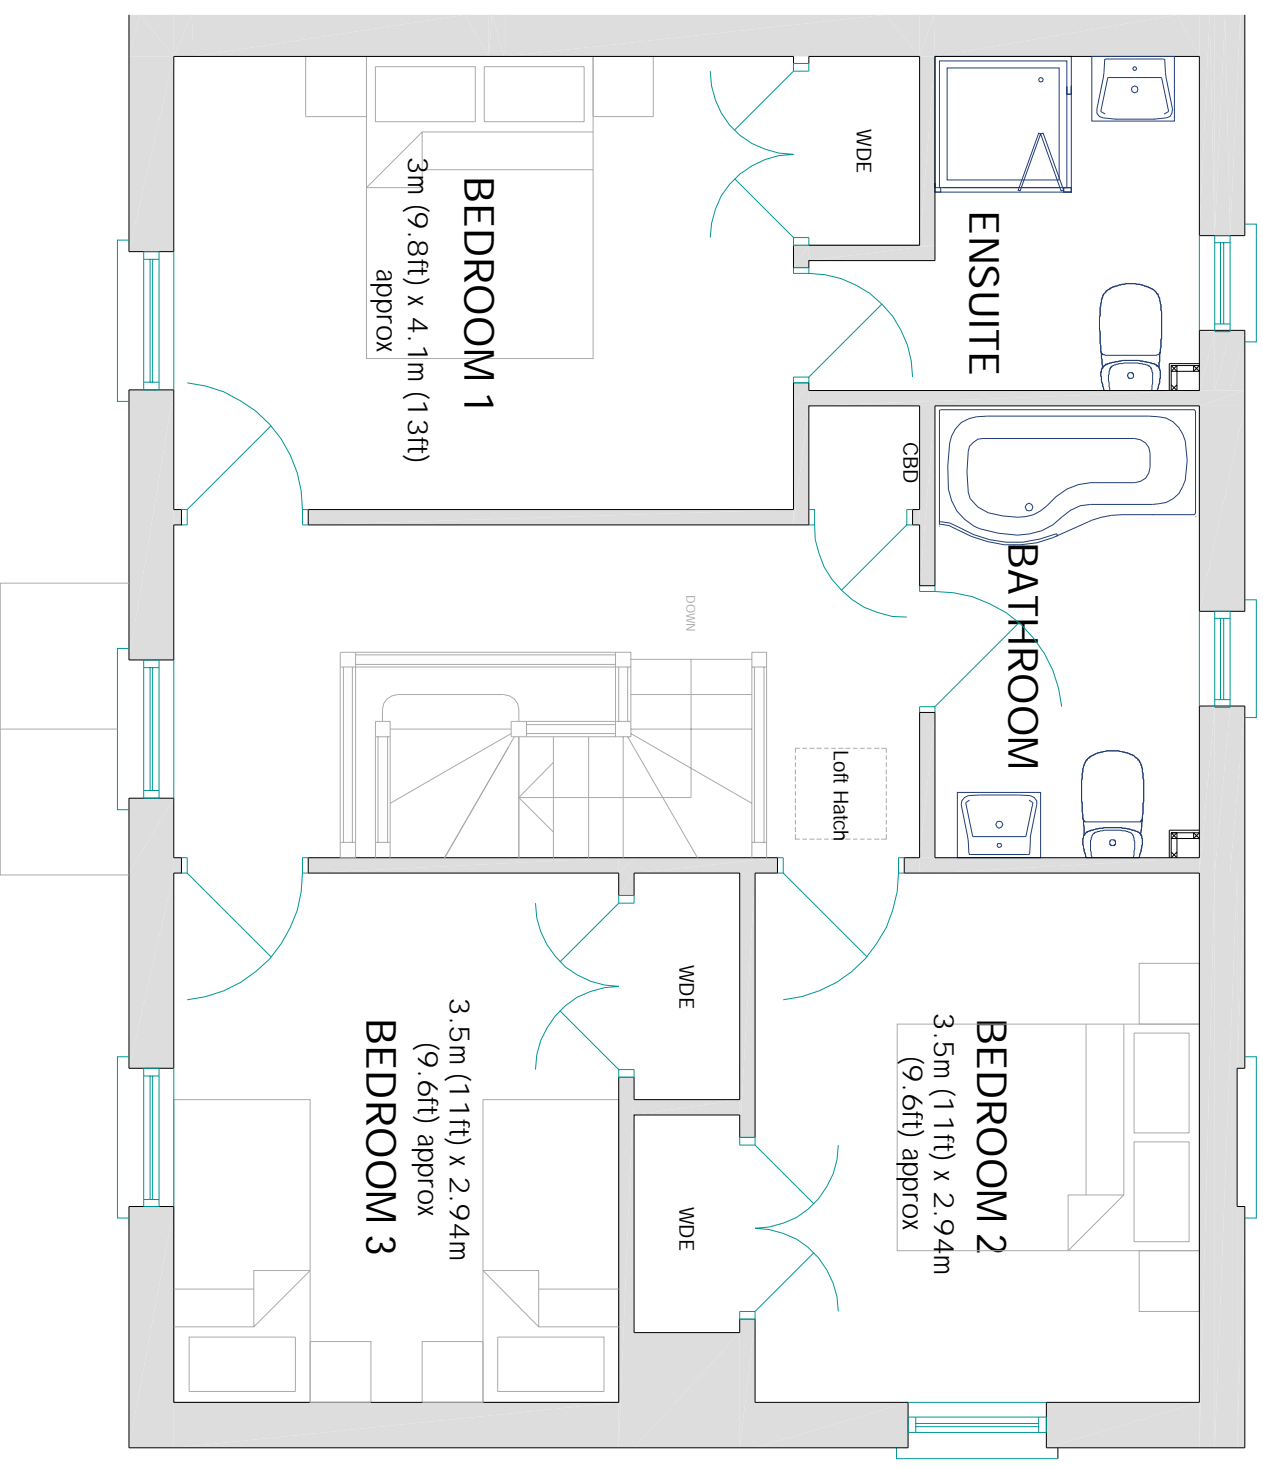

Ground Floor Plan

First Floor Plan

© 2013 All rights reserved Selleck Nicholls Ltd.
This drawing is the copyright of Selleck Nicholls Ltd and must not be used for any purpose without their written consent.
Whilst every effort has been made to ensure the accuracy of these details their accuracy is not guaranteed. Selleck Nicholls Ltd reserve the right to alter the specification in accordance with our aim for constant improvement.

Site	Princetown		
Location	Devon		
Drawing	Plot 9 Floor Plans		
Drawing Status	Marketing		
Scale @ A3	Drg no	Job No	
1:50	Plot 9 3B5P	2080	